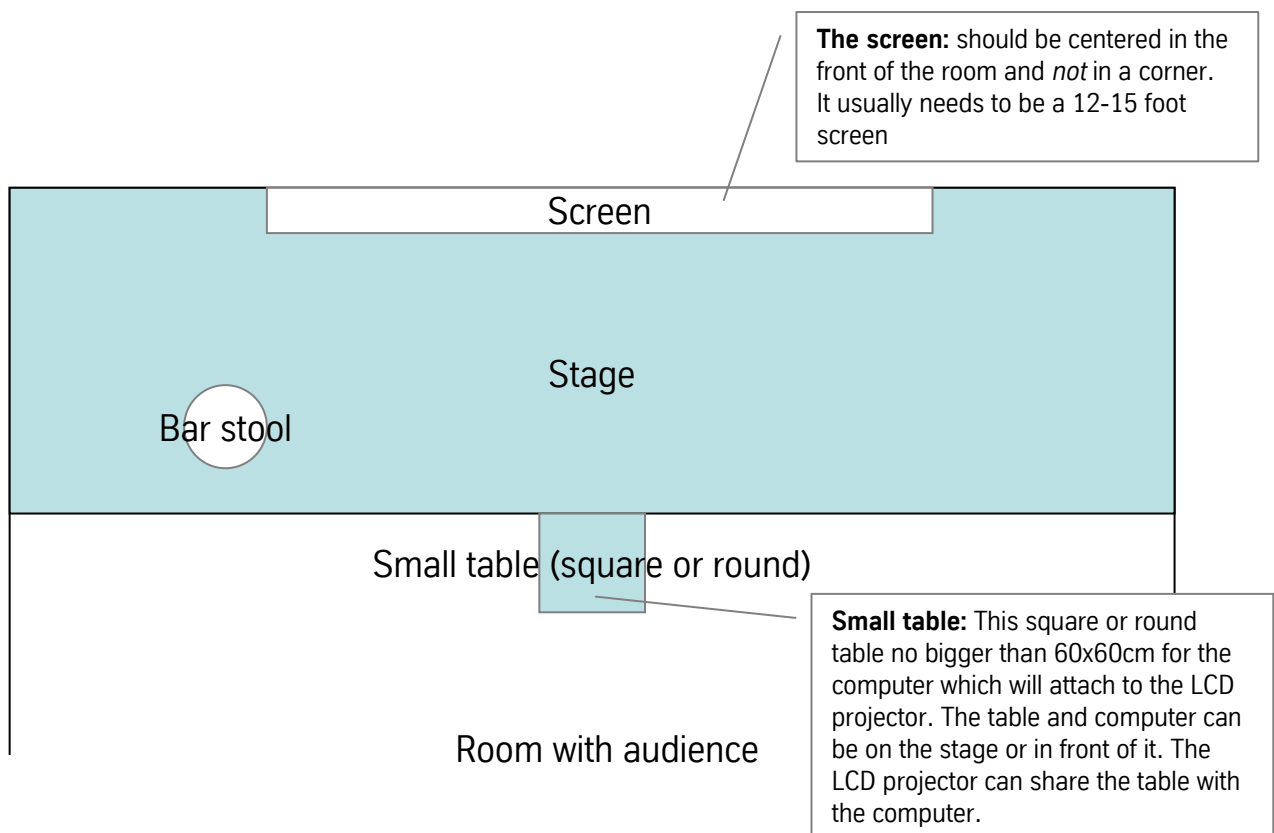

Stage set-up diagram (for audiences of more than 50 participants)

LCD Projector: Can be located wherever it needs to be to project a proper image. My presentation will be run from my computer using my wireless mouse. I just need a standard VGA connection to attach to computer and a powerstrip. The computer needs to be on stage or in front of it.